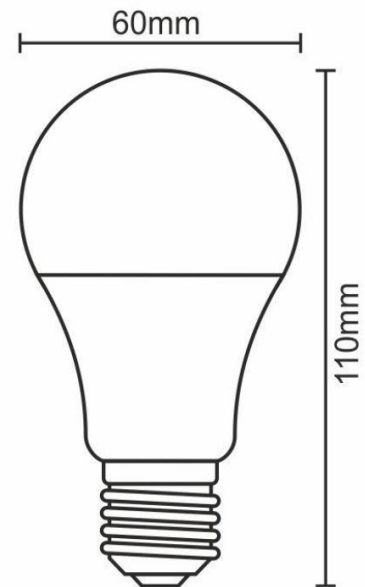

AS DIM LED A60 E27 9W CCT

ID: 130849

FINISH	OPAL
MATERIAL	GLASS
DIMENSIONS	DIAM: 60mm x H: 110mm
SOCKET TYPE	E27
WATTAGE	9W
LUMENS	920lm/920lm/960lm
CCT	3000K/4000K/6500K
CRI	84
DIMMABLE	YES
WARRANTY	2 YEARS

## DESCRIPTION

A60 Opal E27 9W LED 3000K/4000K/6500K  
Dimmable

**Disclaimer:** Product colour may slightly vary due to photographic lighting sources, your monitor settings and other similar factors. For more details, please visit: <https://www.aboutspace.net.au/pages/terms-conditions>