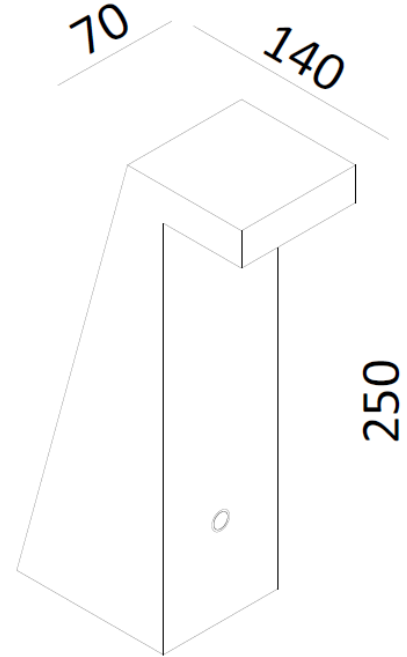

ANUBIS WH

ID: 130963

FINISH	WHITE
MATERIAL	ALUMINUM
DIMENSIONS	L: 70mm x W: 140mm x H: 250mm
LIGHT SOURCE	LED
WATTAGE	4W
LUMENS	250-300lm
CCT	3000K/4000K/6000K
DIMMABLE	YES – BY LONG PRESSING THE SWITCH
IP RATING	IP20
BATTERY	1200mAh
CHARGING/CHARGING TIME	5V 1-2A /1-2 HRS.
BATTERY LIFE	APPROX. 5- 8 HRS. FULLY CHARGE
WARRANTY	3 YEARS

DESCRIPTION

Anubis Rechargeable Table Lamp in Sand White Finish 4W 250-300lm 5V 1-2A 1200mAh IP20 L: 70mm x W: 140mm x H: 250mm

Disclaimer: Product colour may slightly vary due to photographic lighting sources, your monitor settings and other similar factors. For more details, please visit: <https://www.aboutspace.net.au/pages/terms-conditions>