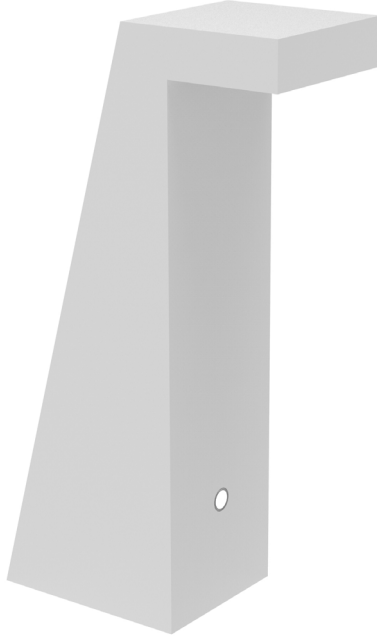

ANUBIS WH

ID: 130963

FINISH	WHITE
MATERIAL	ALUMINUM
DIMENSIONS	L: 70mm x W: 140mm x H: 250mm
LIGHT SOURCE	LED
WATTAGE	4W
LUMENS	250-300lm
CCT	3000K/4000K/6000K
DIMMABLE	YES – BY LONG PRESSING THE SWITCH
IP RATING	IP20
BATTERY	1200mAh
CHARGING/CHARGING TIME	5V 1-2A /1-2 HRS.
BATTERY LIFE	APPROX. 5- 8 HRS. FULLY CHARGE
WARRANTY	3 YEARS

DESCRIPTION

Anubis Rechargeable Table Lamp in Sand White Finish 4W 250-300lm 5V 1-2A 1200mAh IP20 L: 70mm x W: 140mm x H: 250mm

Disclaimer: Product colour may slightly vary due to photographic lighting sources, your monitor settings and other similar factors. For more details, please visit: <https://www.aboutspace.net.au/pages/terms-conditions>