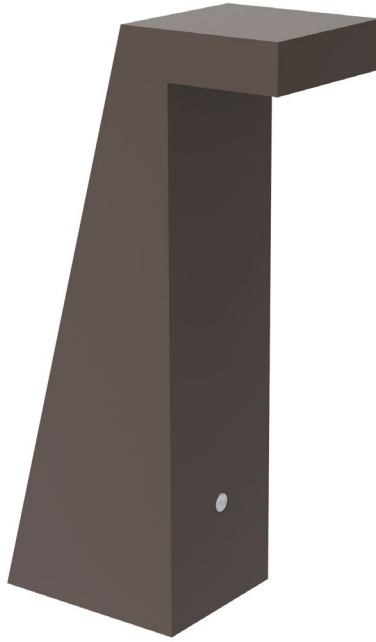

ANUBIS CF

ID: 130965

FINISH	COFFEE
MATERIAL	ALUMINUM
DIMENSIONS	L: 70mm x W: 140mm x H: 250mm
LIGHT SOURCE	LED
WATTAGE	4W
LUMENS	250-300lm
CCT	3000K/4000K/6000K
DIMMABLE	YES – BY LONG PRESSING THE SWITCH
IP RATING	IP20
BATTERY	1200mAh
CHARGING/CHARGING TIME	5V 1-2A /1-2 HRS.
BATTERY LIFE	APPROX. 5- 8 HRS. FULLY CHARGE
WARRANTY	3 YEARS

DESCRIPTION

Anubis Rechargeable Table Lamp in Sand
Coffee Finish 4W 250-300lm 5V 1-2A 1200mAh
IP20 L: 70mm x W: 140mm x H: 250mm

Disclaimer: Product colour may slightly vary due to photographic lighting sources, your monitor settings and other similar factors. For more details, please visit: <https://www.aboutspace.net.au/pages/terms-conditions>