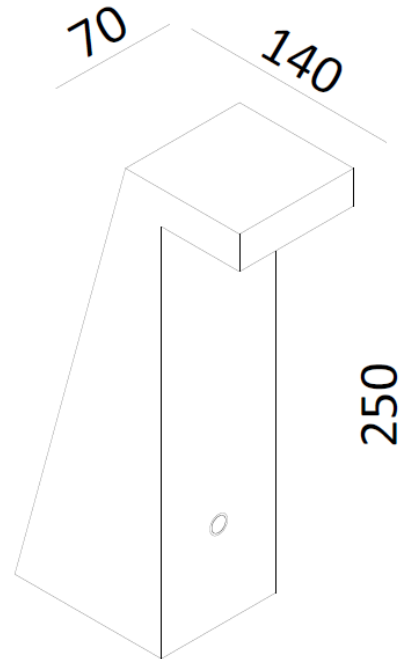

ANUBIS CF

ID: 130965

FINISH	COFFEE
MATERIAL	ALUMINUM
DIMENSIONS	L: 70mm x W: 140mm x H: 250mm
LIGHT SOURCE	LED
WATTAGE	4W
LUMENS	250-300lm
CCT	3000K/4000K/6000K
DIMMABLE	YES – BY LONG PRESSING THE SWITCH
IP RATING	IP20
BATTERY	1200mAh
CHARGING/CHARGING TIME	5V 1-2A /1-2 HRS.
BATTERY LIFE	APPROX. 5- 8 HRS. FULLY CHARGE
WARRANTY	3 YEARS

DESCRIPTION

Anubis Rechargeable Table Lamp in Sand
Coffee Finish 4W 250-300lm 5V 1-2A 1200mAh
IP20 L: 70mm x W: 140mm x H: 250mm

Disclaimer: Product colour may slightly vary due to photographic lighting sources, your monitor settings and other similar factors. For more details, please visit: <https://www.aboutspace.net.au/pages/terms-conditions>