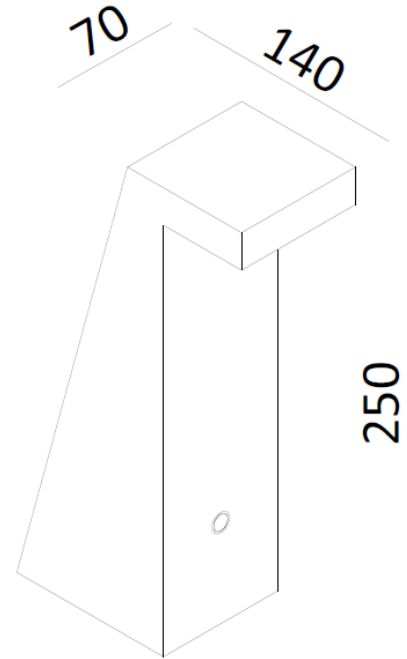

ANUBIS BK

ID: 130963

FINISH	BLACK
MATERIAL	ALUMINUM
DIMENSIONS	L: 70mm x W: 140mm x H: 250mm
LIGHT SOURCE	LED
WATTAGE	4W
LUMENS	250-300lm
CCT	3000K/4000K/6000K
DIMMABLE	YES – BY LONG PRESSING THE SWITCH
IP RATING	IP20
BATTERY	1200mAh
CHARGING/CHARGING TIME	5V 1-2A /1-2 HRS.
BATTERY LIFE	APPROX. 5- 8 HRS. FULLY CHARGE
WARRANTY	3 YEARS

DESCRIPTION

Anubis Rechargeable Table Lamp in Sand
Black Finish 4W 250-300lm 5V 1-2A 1200mAh
IP20 L: 70mm x W: 140mm x H: 250mm

Disclaimer: Product colour may slightly vary due to photographic lighting sources, your monitor settings and other similar factors. For more details, please visit: <https://www.aboutspace.net.au/pages/terms-conditions>