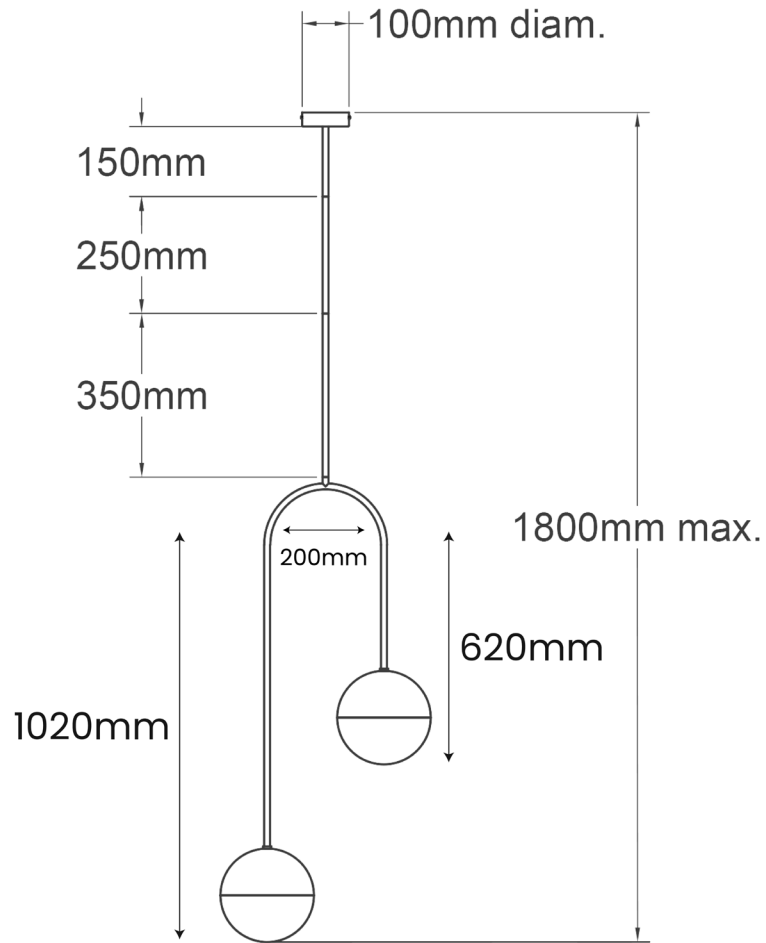

# AMENDO 2

PENDANT

PRODUCT ID: 124100 (BLACK) | 124101 (BRASS)

[ABOUTSPACE.NET.AU](https://aboutspace.net.au)

**FINISH:**

- Black
- Brass

**MATERIAL:**

Glass, Steel

**GLOBE TYPE:**

E27, G45

**DIMENSIONS:**

Long Arm Height: 1020mm  
Short Arm Height: 620mm  
Width: 200mm  
Ceiling Plate Diameter: 100mm  
Drop: 1800max

DISCLAIMER: Product colour may slightly vary due to photographic lighting sources, your monitor settings and other similar factors. For more details, please visit: [aboutspace.net.au/pages/terms-conditions](https://aboutspace.net.au/pages/terms-conditions)