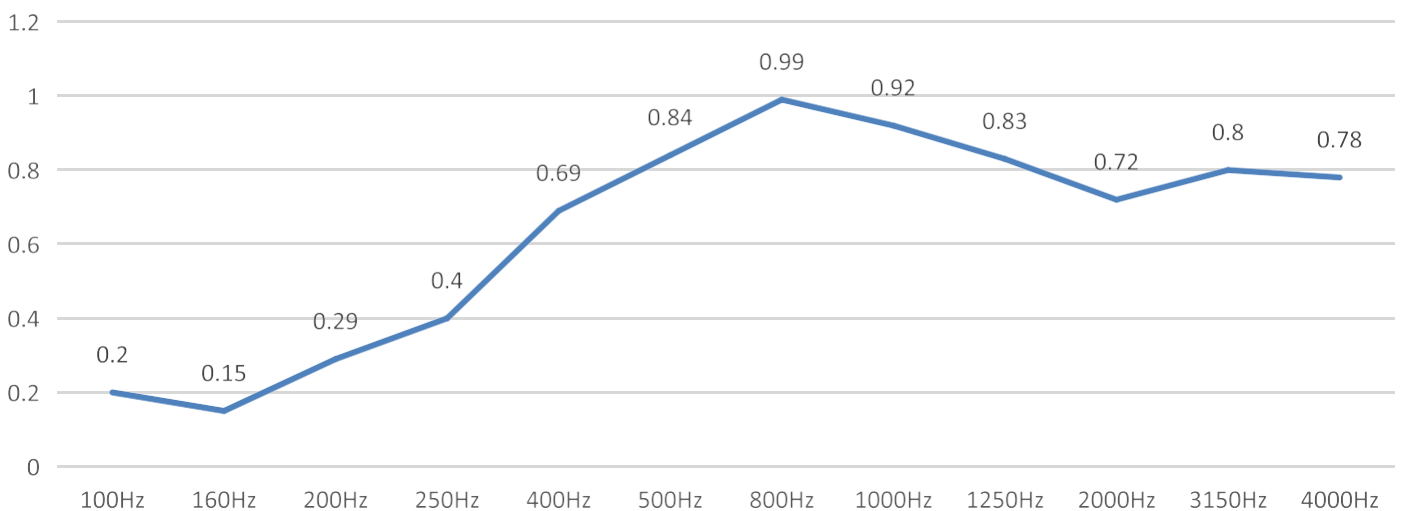

## AMELIE DATA SHEET

|                     |   |
|---------------------|---|
| Name                | Wooden Slat Wall Panel                  |
| Material            | MDF + Polyester Fiber                   |
| Finish              | Veneer/Melamine/ Super Texture Melamine |
| Standard Size       | 2400mm, 2700mm, 3000mm x 600mm wide     |
| Polyester Thickness | 9mm with 12mm custom order              |
| MDF Thickness       | 12mm with 15mm custom order             |

Acoustic slatted panel coefficient after installation

Laboratory Measurement: **NRC=0.7**  
 Standard: GB/T 20247-2006/ ISO354:2003  
 Certificate: CE, Fire Retardant Certificate, etc.