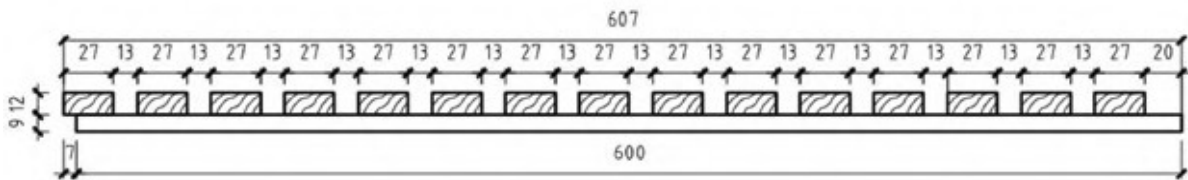

## AMELIE DATA SHEET

|                     |   |
|---------------------|---|
| Name                | Wooden Slat Wall Panel                  |
| Material            | MDF + Polyester Fiber                   |
| Finish              | Veneer/Melamine/ Super Texture Melamine |
| Standard Size       | 2400mm, 2700mm, 3000mm x 600mm wide     |
| Polyester Thickness | 9mm with 12mm custom order              |
| MDF Thickness       | 12mm with 15mm custom order             |

Acoustic slatted panel coefficient after installation

Laboratory Measurement: **NRC=0.7**  
 Standard: GB/T 20247-2006/ ISO354:2003  
 Certificate: CE, Fire Retardant Certificate, etc.