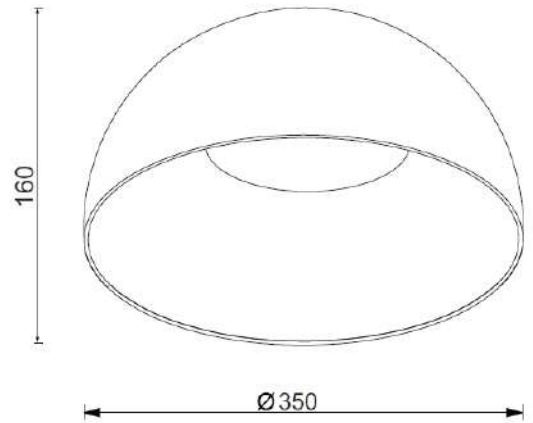

ALINA 350 3K/4K WH

ID: 130010

FINISH	WHITE,GOLD
MATERIAL	STEEL,PS
DIMENSIONS	DIAM: 350mm x H: 160mm
LIGHT SOURCE	LED
WATTAGE	24W
CCT	3000K/4000K
DIMMABLE	DIMMABLE
WARRANTY	5 YEARS

## DESCRIPTION

Alina Led White Gold (inner) Ceiling Light 24W  
3000K/4000K Diam: 350mm x H: 160mm Dim

**Disclaimer:** Product colour may slightly vary due to photographic lighting sources, your monitor settings and other similar factors. For more details, please visit: <https://www.aboutspace.net.au/pages/terms-conditions>