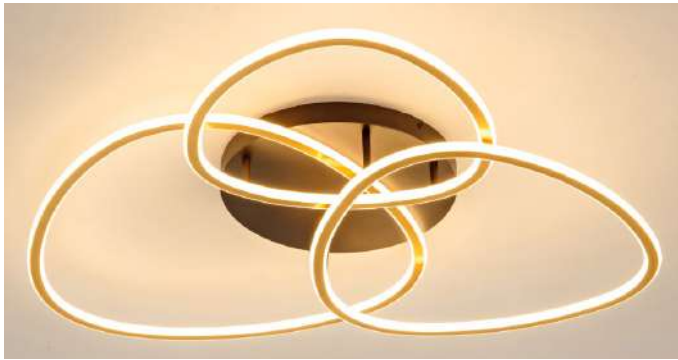

ALFIE BR
ID: 130005

FINISH	BRASS
MATERIAL	STEEL,ALUMINUM
DIMENSIONS	L: 880mm x W: 760mm x H: 119mm
LIGHT SOURCE	LED
WATTAGE	100W
CCT	3000K
COLOR RENDERING INDEX	80
IP RATING	IP20
DIMMABLE	DIMMABLE
WARRANTY	2 YEARS
OTHER INFORMATION	CANOPY DIAM: 350mm x H: 40mm in BRASS FINISH

DESCRIPTION

Alfie Ceiling Led Brass 100W 3000K L: 880mm
H:760mm W:119 Triac Dim

Disclaimer: Product colour may slightly vary due to photographic lighting sources, your monitor settings and other similar factors. For more details, please visit: <https://www.aboutspace.net.au/pages/terms-conditions>