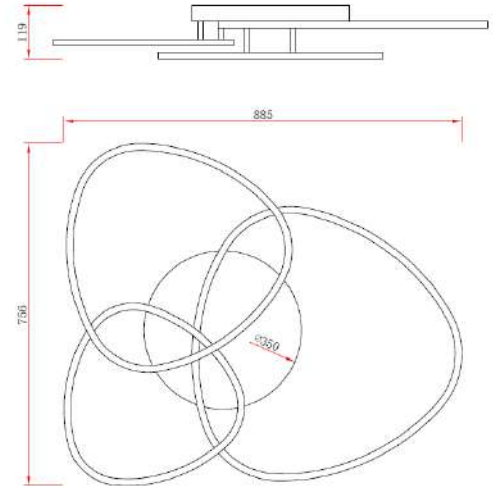

ALFIE BR
ID: 130005

FINISH	BRASS
MATERIAL	STEEL,ALUMINUM
DIMENSIONS	L: 880mm x W: 760mm x H: 119mm
LIGHT SOURCE	LED
WATTAGE	100W
CCT	3000K
COLOR RENDERING INDEX	80
IP RATING	IP20
DIMMABLE	DIMMABLE
WARRANTY	2 YEARS
OTHER INFORMATION	CANOPY DIAM: 350mm x H: 40mm in BRASS FINISH

DESCRIPTION

Alfie Ceiling Led Brass 100W 3000K L: 880mm
H:760mm W:119 Triac Dim

Disclaimer: Product colour may slightly vary due to photographic lighting sources, your monitor settings and other similar factors. For more details, please visit: <https://www.aboutspace.net.au/pages/terms-conditions>