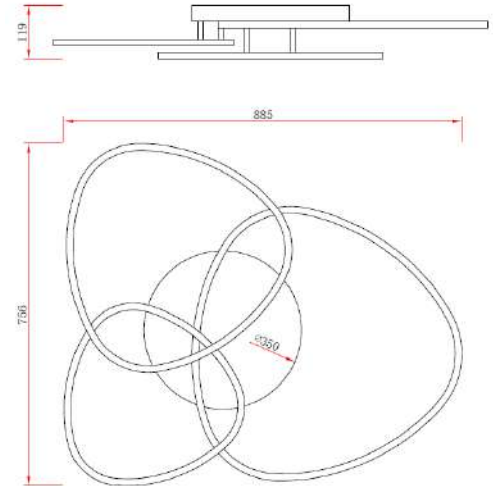

ALFIE BK
ID: 130004

FINISH	BLACK
MATERIAL	STEEL,ALUMINUM
DIMENSIONS	L: 880mm x W: 760mm x H: 119mm
LIGHT SOURCE	LED
WATTAGE	100W
CCT	3000K
COLOR RENDERING INDEX	80
IP RATING	IP20
DIMMABLE	DIMMABLE
WARRANTY	2 YEARS
OTHER INFORMATION	CANOPY DIAM: 350mm x H: 40mm in BLACK FINISH

DESCRIPTION

Alfie Ceiling Led Black100W 3000K L: 880mm
H:760mm W:119 Triac Dim

Disclaimer: Product colour may slightly vary due to photographic lighting sources, your monitor settings and other similar factors. For more details, please visit: <https://www.aboutspace.net.au/pages/terms-conditions>