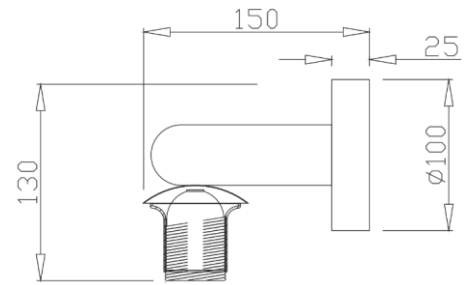

ALESSIA ROUNDED WALL BRACKET

ID:

DESCRIPTION

Alessia Rounded Wall Bracket Brass/Black E27
IP20 L:100mm x H: 130mm x D: 150mm

FINISH	BRASS,BLACK
MATERIAL	STEEL
DIMENSIONS	L: 100mm x H: 130mm x D: 150mm
LIGHT SOURCE	1 x E27 (Bulb Not Included)
WARRANTY	1 YEAR