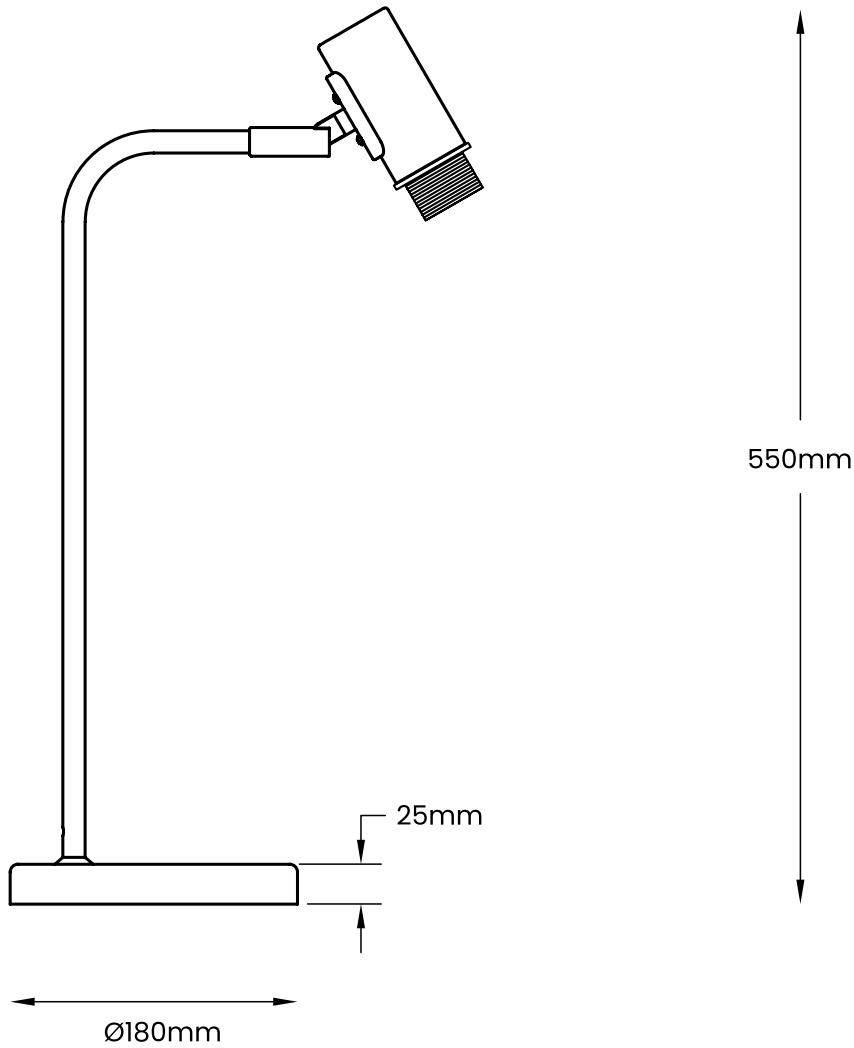

ABOUT
SPACE

ADDI
TABLE LAMP

PRODUCT ID: 127746

[ABOUTSPACE.NET.AU](https://aboutspace.net.au)

FINISH:

- BRASS
with White Marble Base

MATERIAL:

Marble Base, Steel

DIMENSIONS:

BASE DIAMETER: 180mm
H: 550mm

LIGHT SOURCE:

E27 (Not included)

NOTE:

Due to the natural characteristics of marble, each base will be unique. Small fissures may be present as a result of the marble's natural formation.