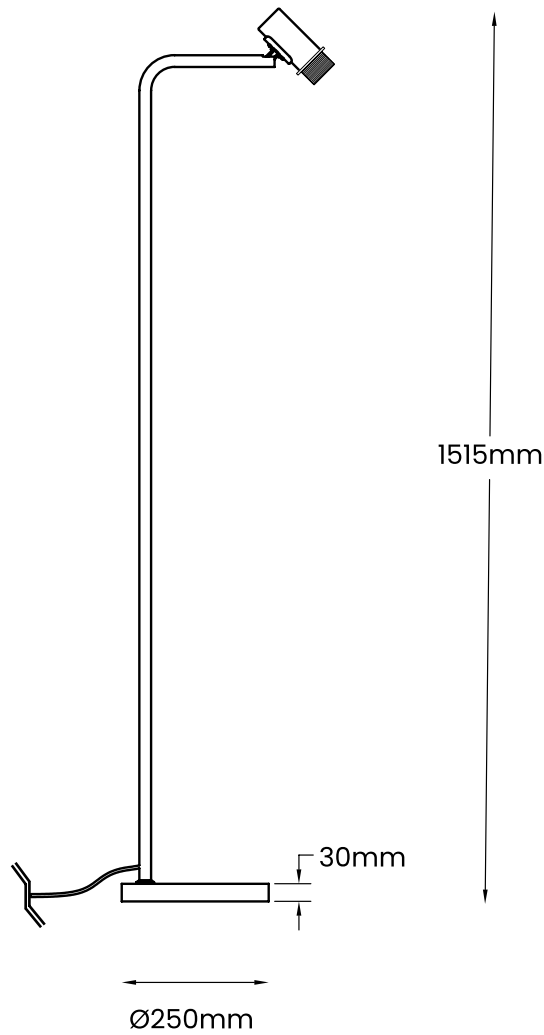

ABOUT  
SPACE

**ADDI**  
FLOOR LAMP

PRODUCT ID: 129904

ABOUTSPACE.NET.AU

**FINISH:**

- BRASS  
with White Marble Base

**MATERIAL:**

Marble Base, Steel

**DIMENSIONS:**

BASE DIAMETER: 250mm  
H: 1515mm

**LIGHT SOURCE:**

E27 (Not included)

**NOTE:**

Due to the natural characteristics of marble, each base will be unique. Small fissures may be present as a result of the marble's natural formation.