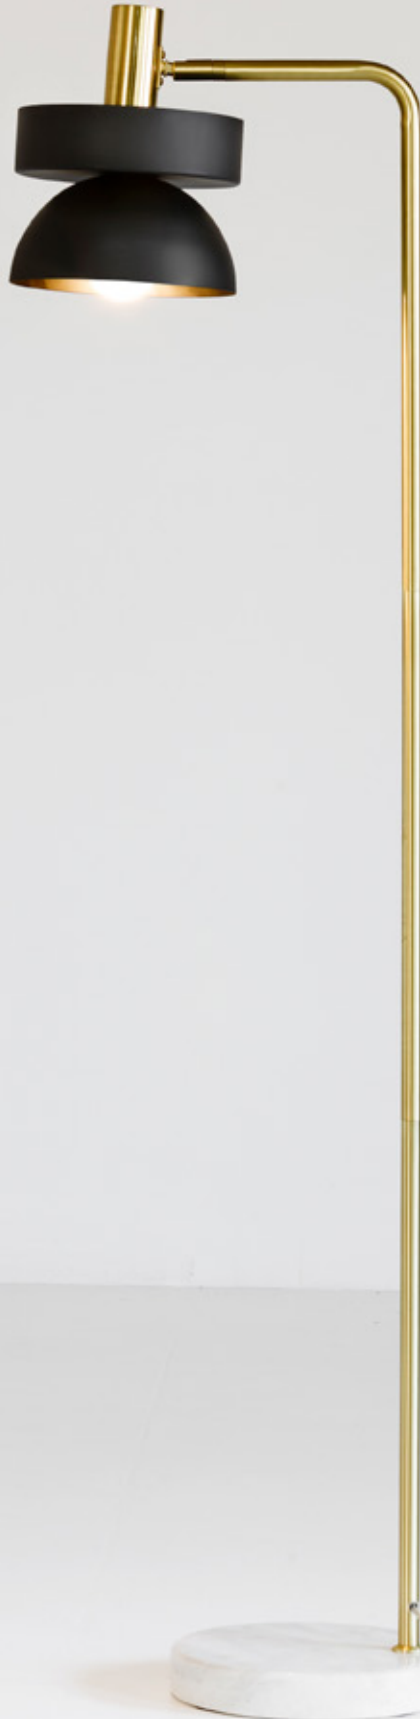

ABOUT  
SPACE

**ADDI**  
FLOOR LAMP

PRODUCT ID: 129904

ABOUTSPACE.NET.AU

**FINISH:**

- BRASS  
with White Marble Base

**MATERIAL:**

Marble Base, Steel

**DIMENSIONS:**

BASE DIAMETER: 250mm  
H: 1515mm

**LIGHT SOURCE:**

E27 (Not included)

**NOTE:**

Due to the natural characteristics of marble, each base will be unique. Small fissures may be present as a result of the marble's natural formation.