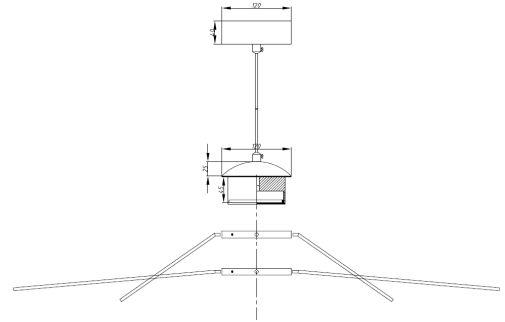

ACUTERIALA

ID: 131041

FINISH	BLACK
MATERIAL	STEEL,ALUMINUM
DIMENSIONS	DIAM: 120mm x H: 70mm
LIGHT SOURCE	LED
WATTAGE	10W
CCT	3000K
DIMMABLE	TRIAC DIMMABLE
LED DRIVER TYPE	10W CONSTANT CURRENT 280mA 25-42VDC
IP RATING	IP20
WARRANTY	2 YEARS
OTHER INFORMATION	BLACK CEILING CANOPY DIAM: 120mm x H: 40mm

DESCRIPTION

Acuteriala Black 10W 3000K IP20 Diam: 120mm x H: 70mm Triac Dim (Add ACUTERIALA SHADE)

Disclaimer: Product colour may slightly vary due to photographic lighting sources, your monitor settings and other similar factors. For more details, please visit: <https://www.aboutspace.net.au/pages/terms-conditions>