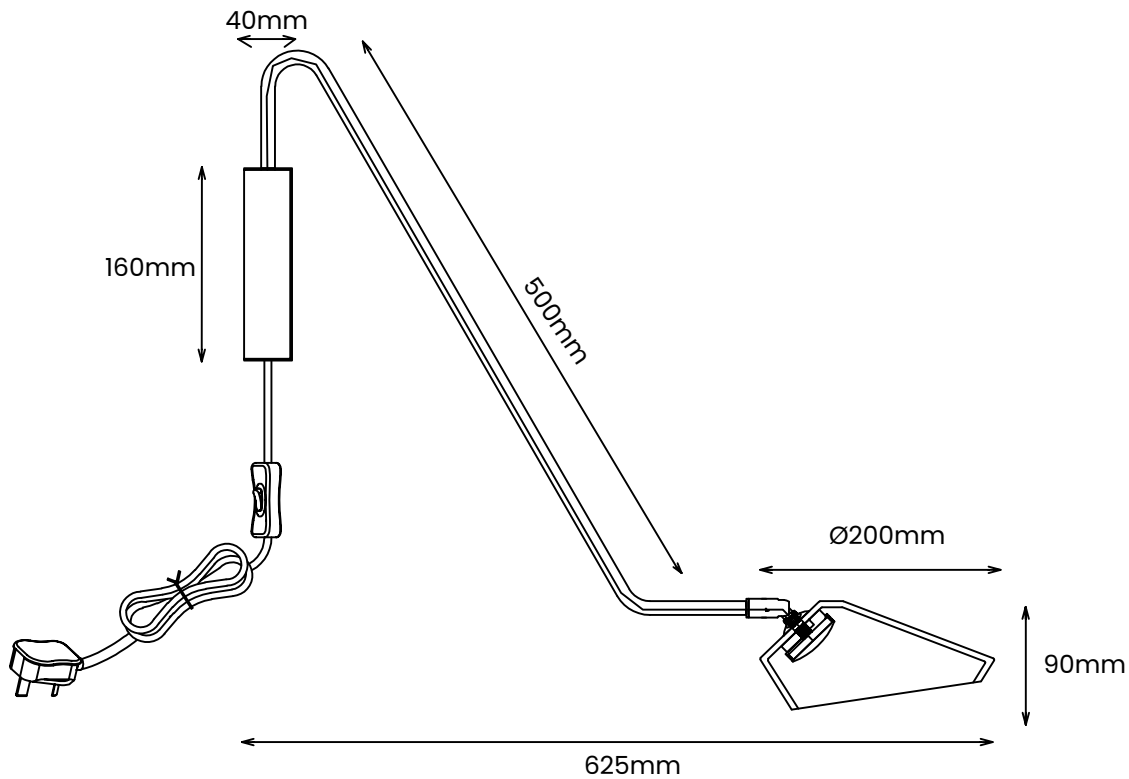

**ABOUT
SPACE**

ABTRACTOR
WALL LIGHT

FINISH:

- Black with Frosted Glass

MATERIAL:

Aluminium & Glass

DIMENSIONS:

H: 500mm
D: 625mm
W: 200mm

Wall plate

H: 160mm
D: 40mm
W: 60mm

Shade

H: 90mm
Diameter: \varnothing 200mm

LIGHT SOURCE: LED

CRI: 80

WATTAGE: 7W

LUMENS: 780lms