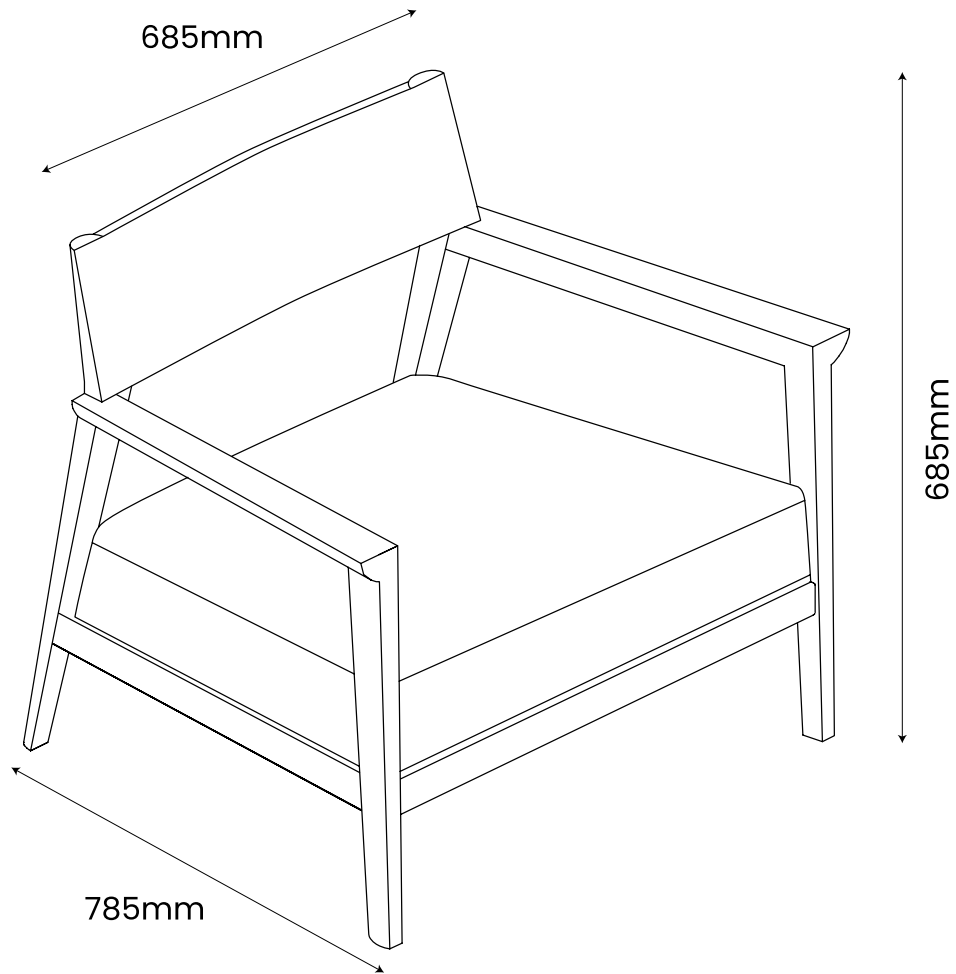

ABOUT
SPACE

AVILA
ARMCHAIR

PRODUCT ID: 131982

ABOUTSPACE.NET.AU

FINISH:

MOCHA

Additional colours available
on request

MATERIAL:

Beechwood Frame
100% Polyester Upholstery

DIMENSIONS:

L: 685mm
D: 785mm
H: 685mm

DISCLAIMER: Product colour may slightly vary due to photographic lighting sources, your monitor settings and other similar factors. For more details, please visit: aboutspace.net.au/pages/terms-conditions